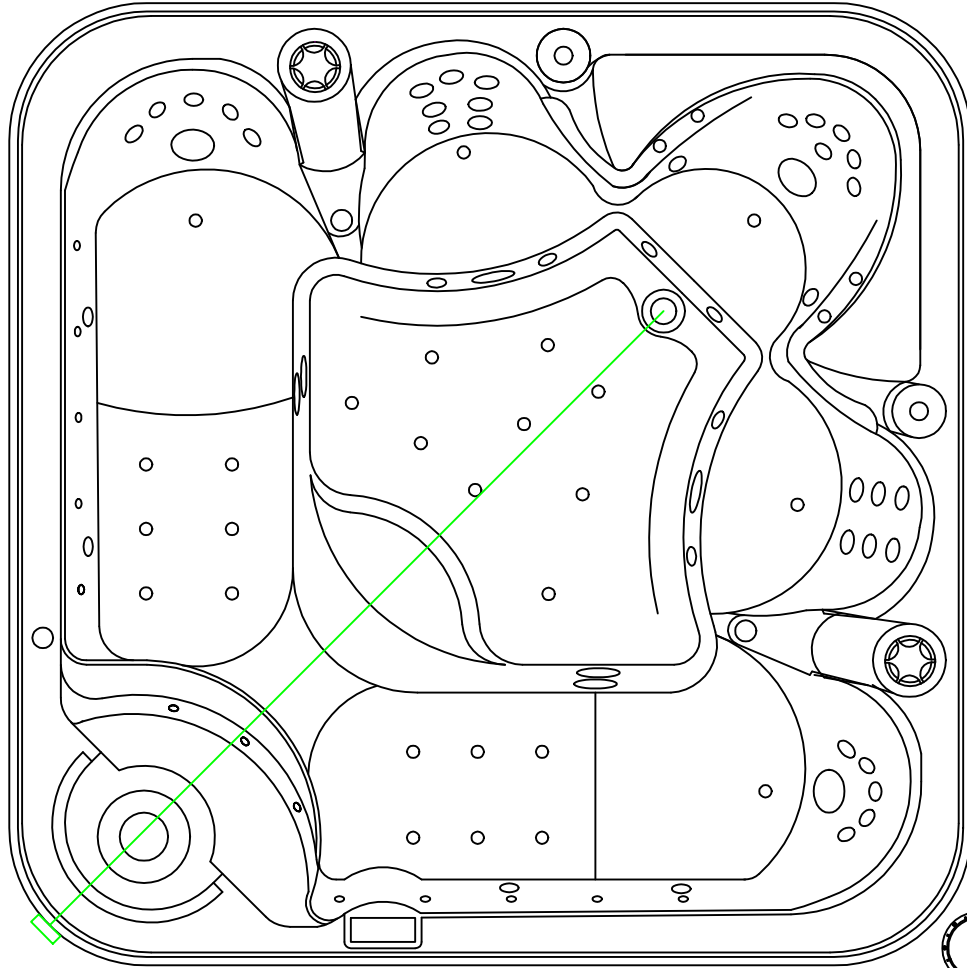

water pump  
1500W

water pump  
1500W

heater  
3000W

filter pump  
250W

air pump  
400W

Spa AT-007B