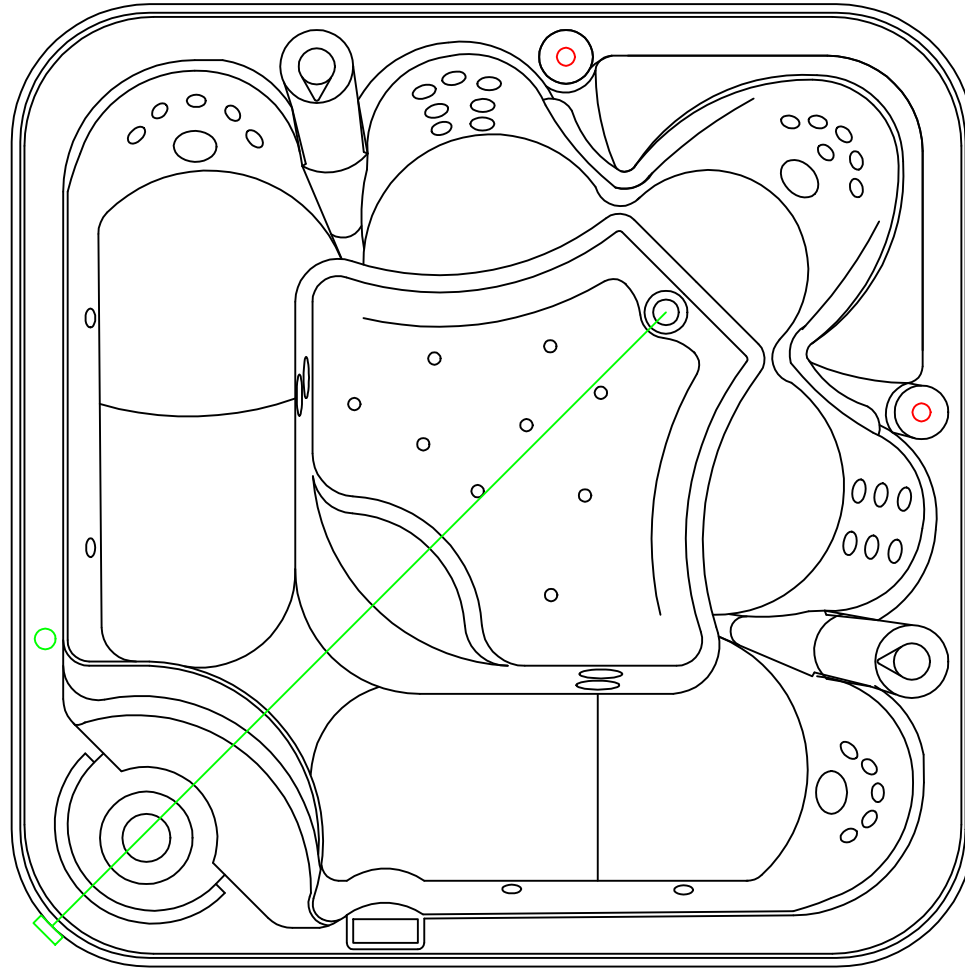

water pump
1500W

water pump
1500W

air pump
400W

heater
3000W

filter pump
250W

Spa AT-007